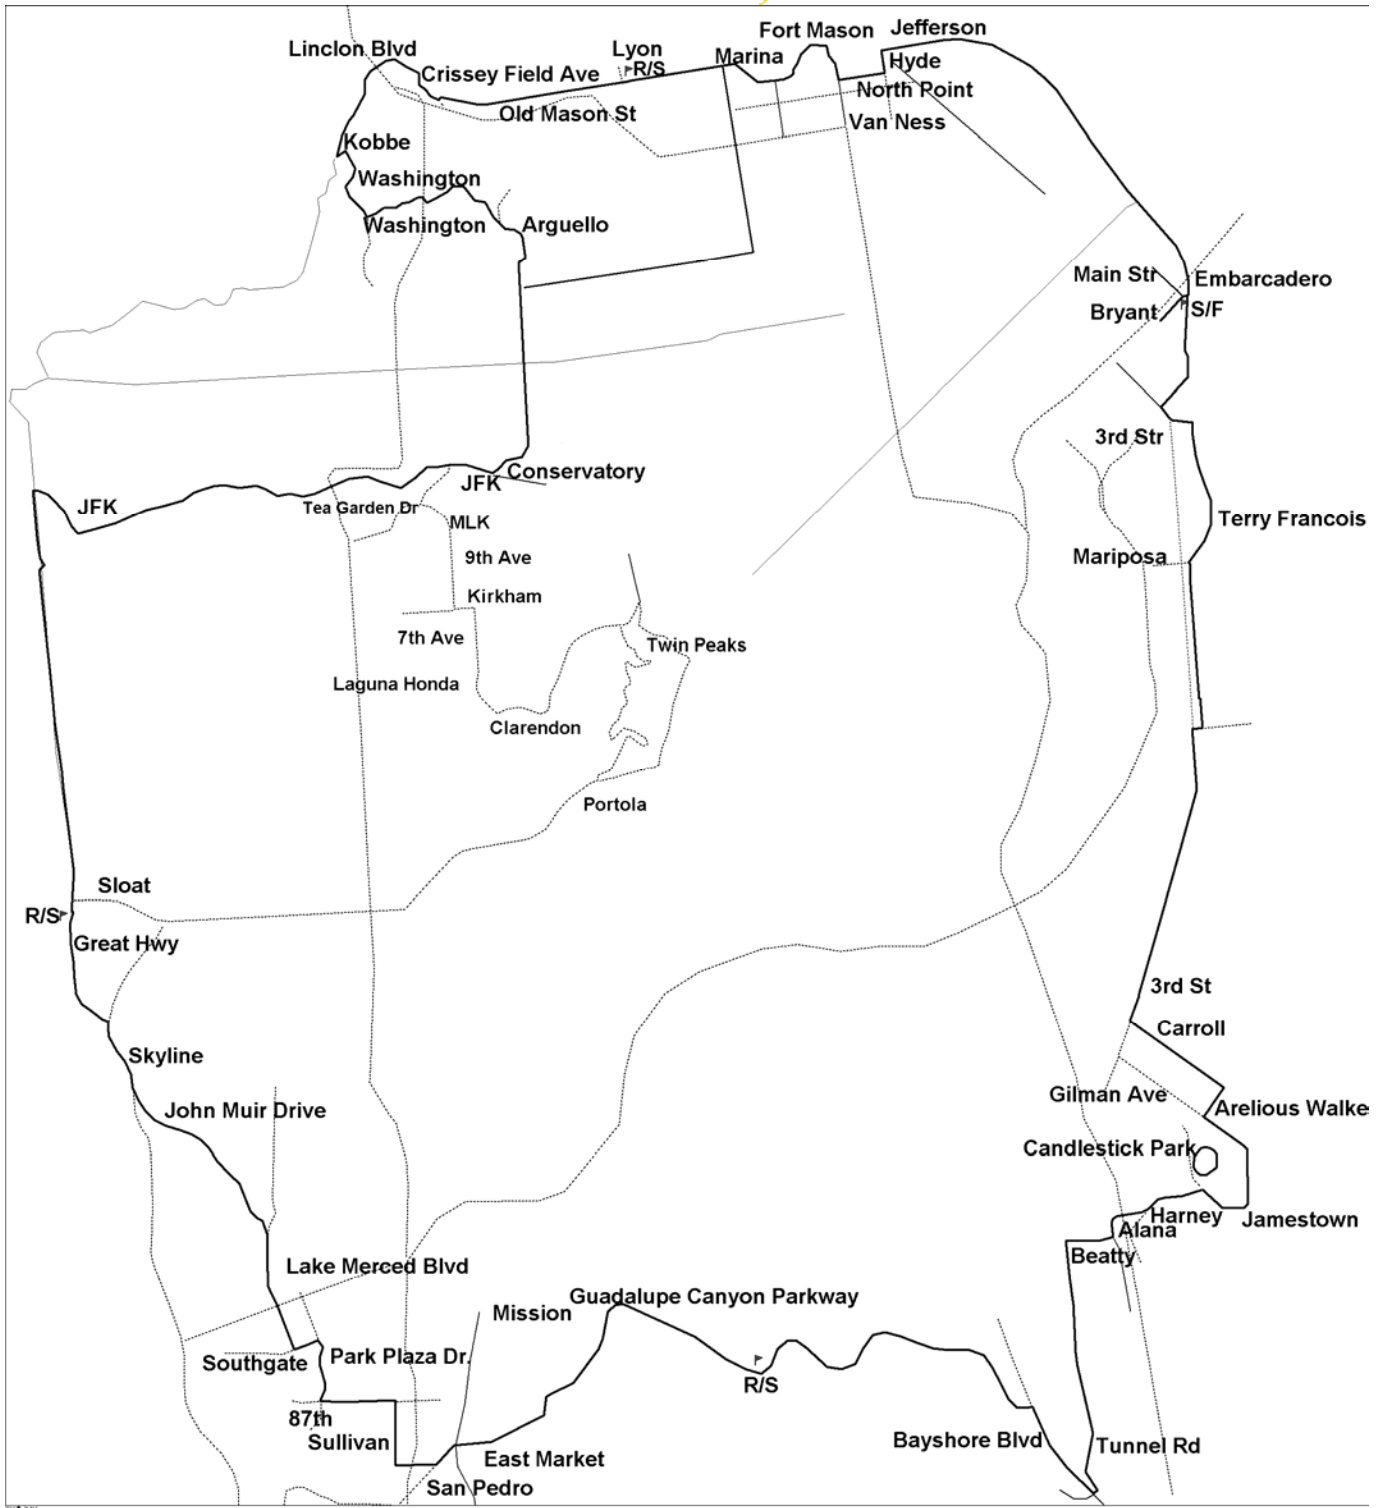

Fog City - Humane

Oakland Yellowjackets

BICYCLE CLUB