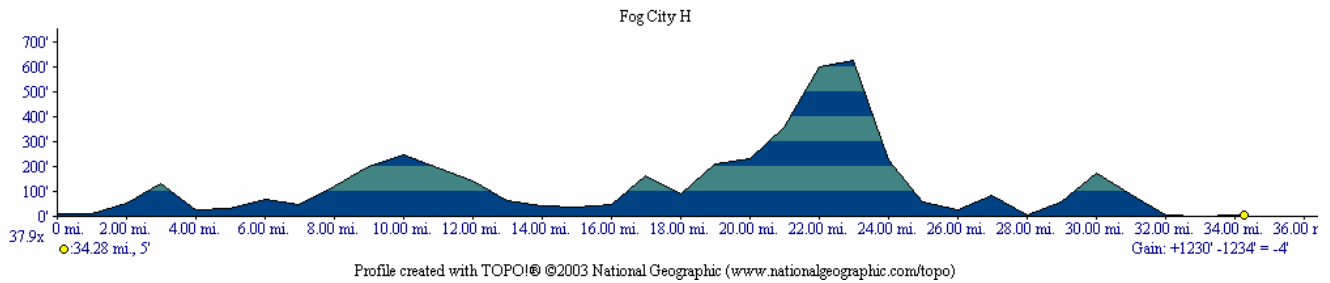

R	Jamestown	28.0	1.0	curve around ballpark to Gilman
R	Arelious Walker	29.0	0.0	detour from 3rd St.
C	Fitch	29.0	0.2	
BL	Carroll	29.2	0.7	watch out for the tracks on Carroll
R	3rd Street	29.9	1.8	there is ongoing construction going on on 3rd St.
R	Cesar Chavez	31.7	0.0	1 block to Illinois
L	Illinois	31.7	1.0	
R	Terry Francois @ Mariposa	32.7	1.0	enjoy McCovey Cove
R	3rd Street	33.7	0.1	pass by SBC Park - GO GIANTS
R	Willie Mays Plaza (King St.)	33.8	0.2	
C	Embarcadero	34.0	0.5	
L	Bryant St.	34.5	END	

R=right L=left JL=jog left C=continue BR=bear right BL=bear left RS=rest stop E=east F=finish X=cross

30JUN2004

www.oaklandyellowjackets.org