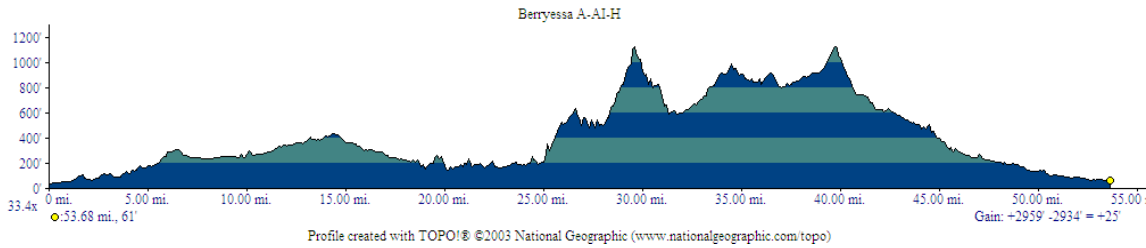

Route – Advanced/Advanced Intermediate/Humane Intermediate

Distance: 60.0 miles Climb: 3,000 ft.
 Start: Solano Community College Parking Lot, Fairfield

Dir	Street/Road	At	Go	Comments
R	Suisun Valley Rd	0.0	1.4	
R	Rockville	1.4	1.7	
L	Abernathy Rd	3.1	1.8	
R	Mankas Corner Rd	4.9	0.7	
C	Waterman	5.6	1.6	
L	Hilborn	7.2	2.3	
L	Lyon	9.5	2.3	
L	Cherry Glen Rd	11.8	0.6	
R	Cherry Glen Rd	12.4	0.2	
L	Pleasant Valley Rd	12.6	12.5	
L	Hwy 128	25.1	15.8	
L	Hwy 121	40.9	5.5	
L	Woodson Valley Rd	46.4	6.6	
C	Suisun Valley Rd	53.0	6.9	
L	College Parking lot	59.9		

R=right L=left C=name change RG=regroup F=finish X=cross

JUNE12007

www.oaklandyellowjackets.org