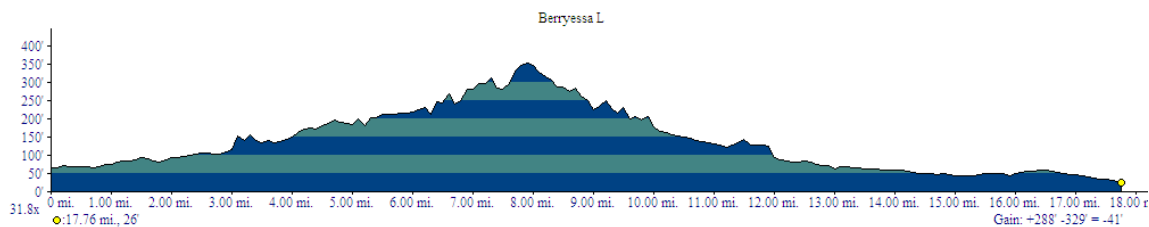

Route – Lite

Distance: 19.4 miles Climb: 400 ft.

Start: Solano Community College Parking Lot, Fairfield

Dir	Street/Road	At	Go	Comments
R	Suisun Valley Rd	0.0	5.2	
BL	Suisun Valley Rd	5.2	1.8	
C	Wooden Valley Rd	7.0	0.9	
BR	Wooden Valley Cross Rd	7.9	1.3	
R	Gordon Valley Rd	9.2	4.0	
L	Mankas Corner	13.2	1.4	Store
C	Abernathy Rd	14.6	1.8	
R	Rockville	16.4	1.7	
L	Bike Path	18.1	1.3	
F	Community College	19.4		

R=right L=left C=name change RG=regroup BR=bare right BL=bare left F=finish
X=cross

JUNE12007

www.oaklandyellowjackets.org