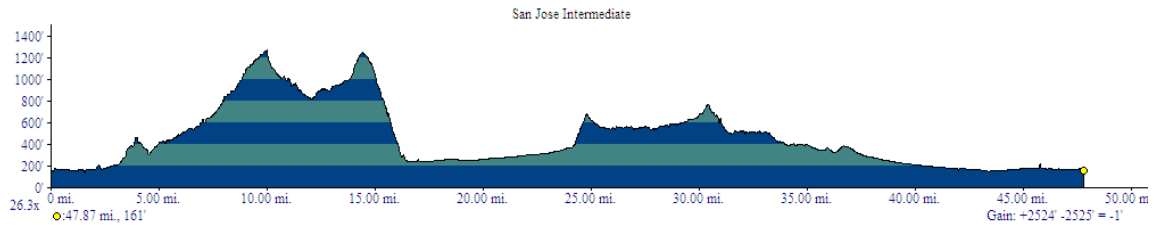

San Jose – Advanced Intermediate/Humane Intermediate

Distance: 48.8 miles Climb: 2,500 ft.

Start: Hellyer Park, San Jose

Hwy 101 South to Hellyer Ave

Dir	Street/Road	At	Go	Comments
L	Hellyer	0.0	0.7	
R	Senter	0.7	0.3	
R	SylvnDale	1.0	0.3	
C	Yerba Buena	1.3	3.3	
R	San Felipe	4.6	6.5	
R	Metcalf	11.1	5.9	
L	Monterey	17.0	1.8	
L	Bailey overpass	18.8	0.0	
R	Bailey	18.8	0.8	
L	Santa Teresa	19.6	4.3	
C	Hale	23.9	0.1	
R	Willow Springs	24.0	2.6	
R	Oak Glenn	26.6	1.8	
R	Uvas	28.4	2.1	
C	McKenn	30.5	6.6	
R	Harry	37.1	0.1	
L	Almaden Expressway	37.2	5.5	
R	Branham	42.7	3.2	
L	Monterey	45.9	1.0	
R	Senter	46.9	1.1	
R	Hellyer	48.0	0.8	
R	Hellyer Park	48.8		

R=right L=left C=name change F=finish X=cross

April2007

Oakland **Yellowjackets**
BICYCLE CLUB

www.oaklandyellowjackets.org