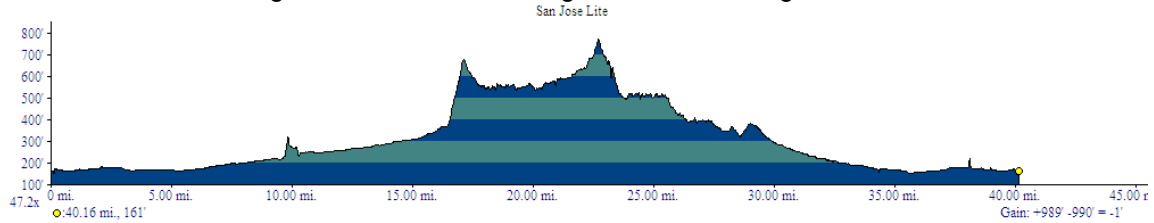

San Jose – Advanced Lite

Distance: 40.0 miles Climb: 1,000 ft.

Start: Hellyer Park, San Jose

Hwy 101 South to Hellyer Ave

Dir	Street/Road	At	Go	Comments
L	Hellyer	0.0	0.7	
L	Senter	0.7	1.1	
L	Monterey	1.8	1.0	
R	Branahm	2.8	0.5	
L	Snell	3.3	2.0	
L	Santa Teresa Blvd	5.3	6.1	
C	Hale	11.4	4.3	
R	Willow Springs	15.7	2.6	
R	Oak Glenn	18.3	1.7	
R	Uvas	20.0	2.1	
BR	McKenn	22.1	6.5	
R	Harry	28.6	0.1	
L	Almaden Expressway	28.7	5.5	
R	Branham	34.2	3.0	
L	Monterey	37.2	1.0	
R	Senter	38.2	1.1	
R	Hellyer	39.3	0.7	
F	Hellyer Park	40.0		

R=right L=left BR=Bear Right C=name change F=finish

April 2007

Oakland **Yellowjackets**
BICYCLE CLUB

www.oaklandyellowjackets.org